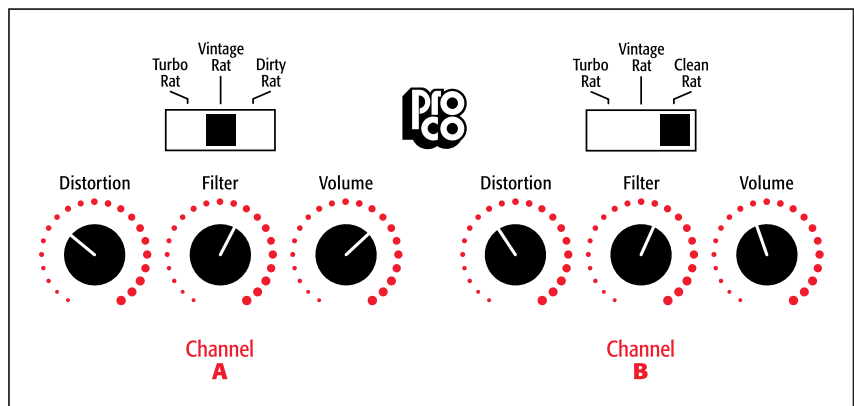

Pink Floyd, Santana, Early Hendrix

When using a humbucker equipped guitar channel (A) alone nails the *"Another Brick in the Wall, Part 2"* tone. Kicking on (B) yields a *Santana "Abraxas"* era sound.

With a single coil guitar, channel (A) and (B) together produce a fuzzy sound, much like early *Hendrix*. Channel (A) alone with single coils sounds great too. It is a sustaining, lower gain blues tone (one of the most interesting settings we've found).

Deucetone Rat Settings Guide (01)