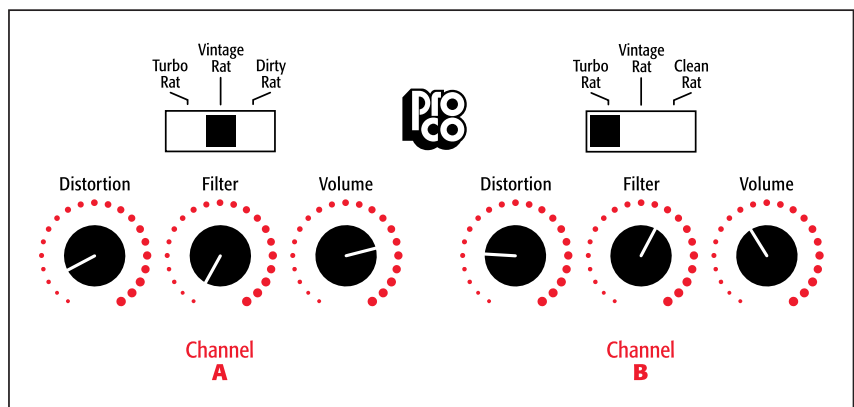

Note: All sounds shown were achieved by cascading channel (A) into channel (B) unless otherwise noted.

Pink Floyd, Santana, Early Hendrix

When using a humbucker equipped guitar channel (A) alone nails the *"Another Brick in the Wall, Part 2"* tone. Kicking on (B) yields a *Santana "Abraxas"* era sound.

With a single coil guitar, channel (A) and (B) together produce a fuzzy sound, much like early *Hendrix*. Channel (A) alone with single coils sounds great too. It is a sustaining, lower gain blues tone (one of the most interesting settings we've found).

Deucetone Rat Settings Guide (01)

David Gilmour/Pink Floyd

Great replica of the *"Wish You Were Here"* Album sound.

Deucetone Rat Settings Guide (02)

Fat Mosquito Fuzz

Plug in and try it – very cool!

Deucetone Rat Settings Guide (03)