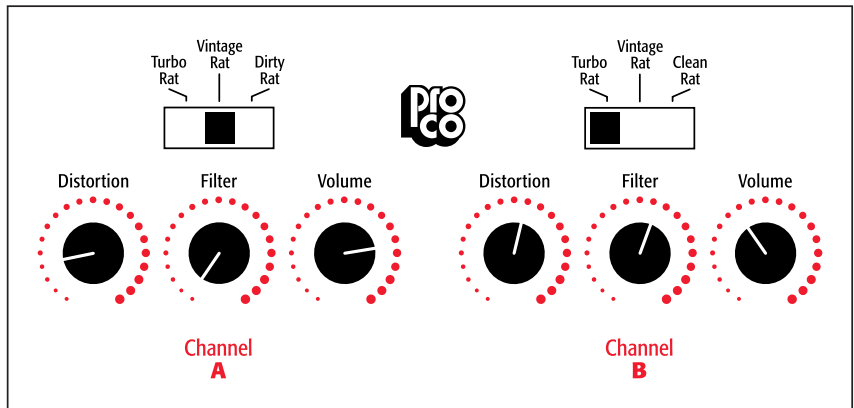

With a single coil guitar, channel (A) and (B) together produce a fuzzy sound, much like early *Hendrix*. Channel (A) alone with single coils sounds great too. It is a sustaining, lower gain blues tone (one of the most interesting settings we've found).

Deucetone Rat Settings Guide (05)

Southern Rock

Both Channels: *Duane Allman*

Channel (A): *ZZ toppish*

Channel (B): *Mississippi Delta Blues*

Deucetone Rat Settings Guide (06)

90's Hard Rock

This one sounds like *Stone Temple Pilots*, *Filter*, etc. If you kill the mids on your amp it sounds borderline metal. It also sounds like *Creed* big time!

Deucetone Rat Settings Guide (07)

Early Metallica

This one emulates the sound of *"Master of Puppets"* or *"Ride the Lightning."*

Deucetone Rat Settings Guide (08)

90's Pop

Create the sounds of *Weezer*, *Green Day* and *Blink 182*. This one is very Marshall-like.

Deucetone Rat Settings Guide (09)

Brian May – Bohemian Rhapsody

What can we say, plug it in and jam!

Deucetone Rat Settings Guide (10)