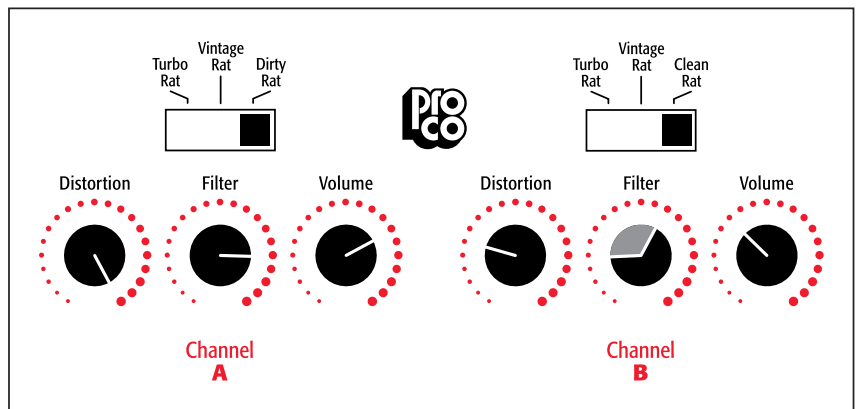

With a single coil guitar, channel (A) and (B) together produce a fuzzy sound, much like early *Hendrix*. Channel (A) alone with single coils sounds great too. It is a sustaining, lower gain blues tone (one of the most interesting settings we've found).

Deucetone Rat Settings Guide (01)

David Gilmour/Pink Floyd

Great replica of the *"Wish You Were Here"* Album sound.

Deucetone Rat Settings Guide (02)

Fat Mosquito Fuzz

Plug in and try it – very cool!

Deucetone Rat Settings Guide (03)

Meaty Buzz Saw Fuzz

These settings produce tons of harmonic overtones. Sometimes, a bit of octave creeps in – very cool.

Deucetone Rat Settings Guide (04)

Fat Bumblebee (Hendrix)

A favorite of the Pro Co crew, these settings produce tons of cool tones. Experiment with the Distortions on channel (A) and the Volume on (B). Very *Hendrix* like, but not quite as bumblebee.