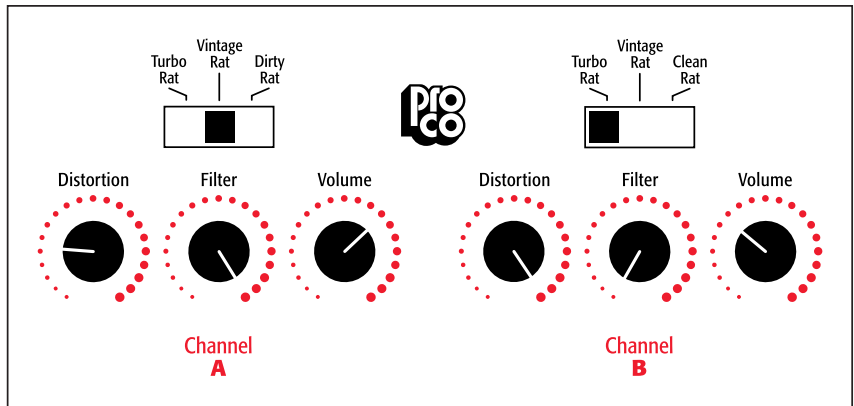

With a single coil guitar, channel (A) and (B) together produce a fuzzy sound, much like early *Hendrix*. Channel (A) alone with single coils sounds great too. It is a sustaining, lower gain blues tone (one of the most interesting settings we've found).

Deucetone Rat Settings Guide (05)

Southern Rock

Both Channels: *Duane Allman*

Channel (A): *ZZ toppish*

Channel (B): *Mississippi Delta Blues*

Deucetone Rat Settings Guide (06)

90's Hard Rock

This one sounds like *Stone Temple Pilots*, *Filter*, etc. If you kill the mids on your amp it sounds borderline metal. It also sounds like *Creed* big time!

Deucetone Rat Settings Guide (07)

Early Metallica

This one emulates the sound of *"Master of Puppets"* or *"Ride the Lightning."*

Deucetone Rat Settings Guide (08)

90's Pop

Create the sounds of *Weezer*, *Green Day* and *Blink 182*. This one is very Marshall-like.