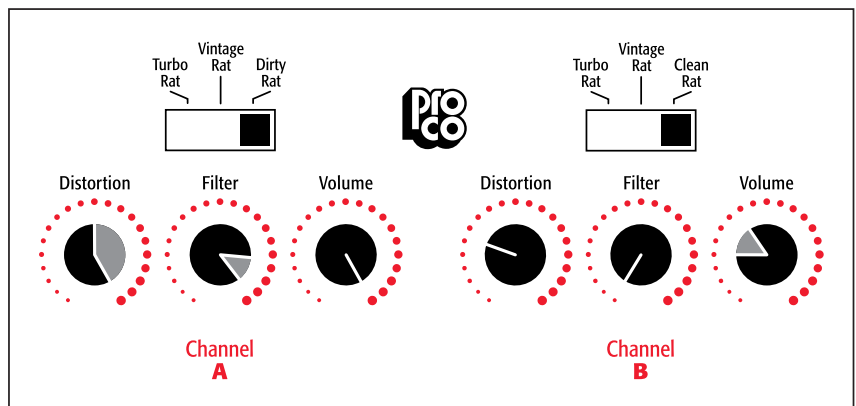

With a single coil guitar, channel (A) and (B) together produce a fuzzy sound, much like early *Hendrix*. Channel (A) alone with single coils sounds great too. It is a sustaining, lower gain blues tone (one of the most interesting settings we've found).

Deucetone Rat Settings Guide (01)

David Gilmour/Pink Floyd

Great replica of the *"Wish You Were Here"* Album sound.

Deucetone Rat Settings Guide (02)

Fat Mosquito Fuzz

Plug in and try it – very cool!

Deucetone Rat Settings Guide (03)

Meaty Buzz Saw Fuzz

These settings produce tons of harmonic overtones. Sometimes, a bit of octave creeps in – very cool.

Deucetone Rat Settings Guide (04)

Fat Bumblebee (Hendrix)

A favorite of the Pro Co crew, these settings produce tons of cool tones. Experiment with the Distortions on channel (A) and the Volume on (B). Very *Hendrix* like, but not quite as bumblebee.

Deucetone Rat Settings Guide (05)

Southern Rock

Both Channels: *Duane Allman*

Channel (A): *ZZ toppish*

Channel (B): *Mississippi Delta Blues*

Deucetone Rat Settings Guide (06)

90's Hard Rock

This one sounds like *Stone Temple Pilots*, *Filter*, etc. If you kill the mids on your amp it sounds borderline metal. It also sounds like *Creed* big time!