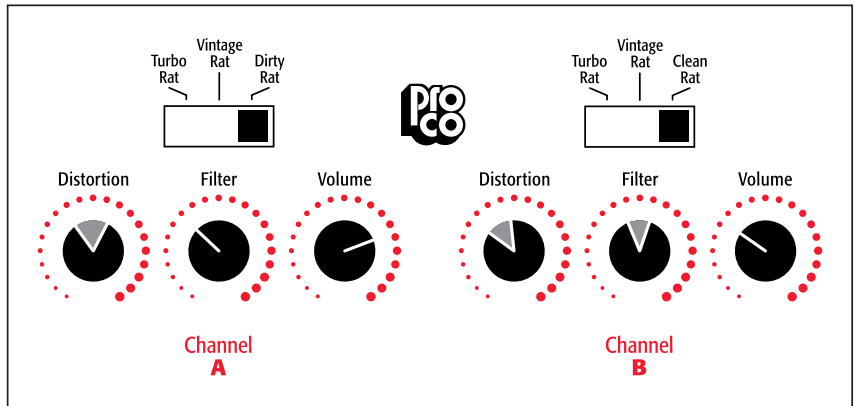

With a single coil guitar, channel (A) and (B) together produce a fuzzy sound, much like early *Hendrix*. Channel (A) alone with single coils sounds great too. It is a sustaining, lower gain blues tone (one of the most interesting settings we've found).

Deucetone Rat Settings Guide (05)

Southern Rock

Both Channels: *Duane Allman*

Channel (A): *ZZ toppish*

Channel (B): *Mississippi Delta Blues*

Deucetone Rat Settings Guide (06)

90's Hard Rock

This one sounds like *Stone Temple Pilots*, *Filter*, etc. If you kill the mids on your amp it sounds borderline metal. It also sounds like *Creed* big time!

Deucetone Rat Settings Guide (07)

Early Metallica

This one emulates the sound of *"Master of Puppets"* or *"Ride the Lightning."*

Deucetone Rat Settings Guide (08)

90's Pop

Create the sounds of *Weezer*, *Green Day* and *Blink 182*. This one is very Marshall-like.