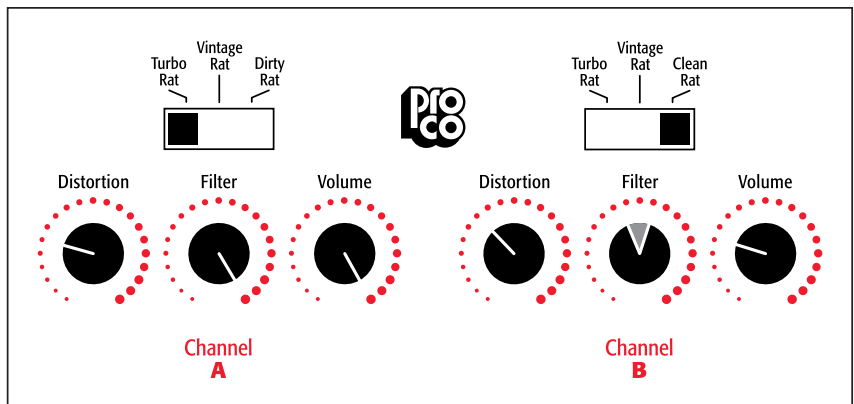

With a single coil guitar, channel (A) and (B) together produce a fuzzy sound, much like early *Hendrix*. Channel (A) alone with single coils sounds great too. It is a sustaining, lower gain blues tone (one of the most interesting settings we've found).

Deucetone Rat Settings Guide (05)

Southern Rock

Both Channels: *Duane Allman*

Channel (A): *ZZ toppish*

Channel (B): *Mississippi Delta Blues*

Deucetone Rat Settings Guide (06)

90's Hard Rock

This one sounds like *Stone Temple Pilots*, *Filter*, etc. If you kill the mids on your amp it sounds borderline metal. It also sounds like *Creed* big time!

Deucetone Rat Settings Guide (07)

Early Metallica

This one emulates the sound of *"Master of Puppets"* or *"Ride the Lightning."*

Deucetone Rat Settings Guide (08)

90's Pop

Create the sounds of *Weezer*, *Green Day* and *Blink 182*. This one is very Marshall-like.