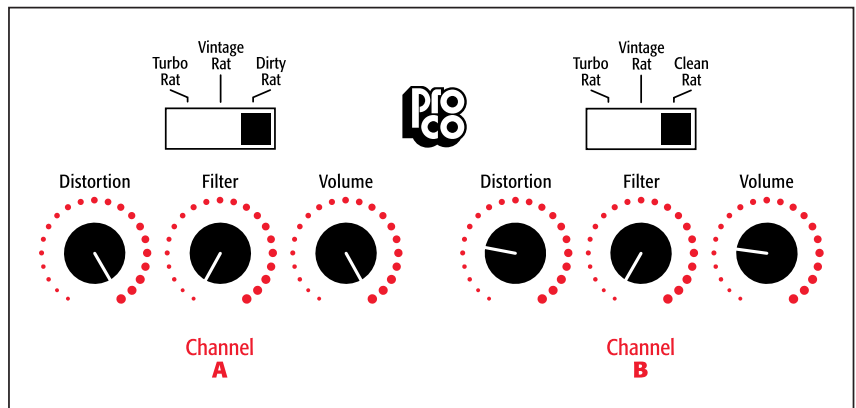

With a single coil guitar, channel (A) and (B) together produce a fuzzy sound, much like early *Hendrix*. Channel (A) alone with single coils sounds great too. It is a sustaining, lower gain blues tone (one of the most interesting settings we've found).

Deucetone Rat Settings Guide (01)

David Gilmour/Pink Floyd

Great replica of the *"Wish You Were Here"* Album sound.

Deucetone Rat Settings Guide (02)

Fat Mosquito Fuzz

Plug in and try it – very cool!

Deucetone Rat Settings Guide (03)

Meaty Buzz Saw Fuzz

These settings produce tons of harmonic overtones. Sometimes, a bit of octave creeps in – very cool.

Deucetone Rat Settings Guide (04)

Fat Bumblebee (Hendrix)

A favorite of the Pro Co crew, these settings produce tons of cool tones. Experiment with the Distortions on channel (A) and the Volume on (B). Very *Hendrix* like, but not quite as bumblebee.